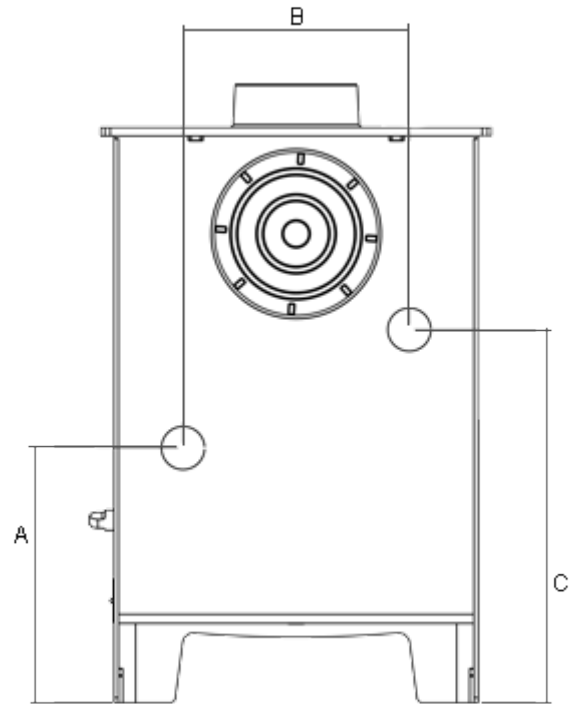

Code	ECB5FPLUS-G2A
Output	5kW
Log length	300mm
Nett efficiency	74.7%
Width	431mm
Height	550mm
Depth	365mm

The Ecoburn Plus range of stoves is visually astounding with an extensive viewing glass. Offering more choice over the type of fuel burnt through the *Flexifuel* System, Ecoburn Plus stoves provide outstanding efficiencies along with all the features that have become synonymous with our stylish contemporary stoves.

## Ecoburn Plus 5 - Technical Information

Code	ECB5FPLUS-G2A
Output range	1-6.5kW
Nett efficiency	74.7 %
Width	431mm
Height	550mm
Depth	365mm
Height to centre of rear flue	451mm
Added height when on stand	136mm
Added height when on log store	336mm
Depth of back to centre of top flue	94mm
Flue diameter	127mm
Suitable for 12mm hearth	Yes
Under hearth temperature	48.0°C
Suitable for direct air supply kit	No
Packed weight	57kg
Maximum log length	300mm

## Minimum Distance To Combustibles

To rear of stove	625 mm
To sides of stove	525 mm

## Boiler Tapping Measurements

Distance A	265 mm
Distance B	264 mm
Distance C	357 mm

Add In Boiler Tapping Measurements.  
Rear view example shown. Not to scale.